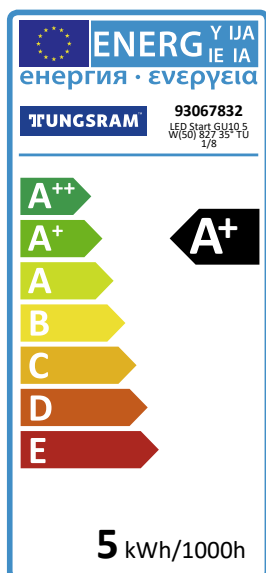

5
kWh/1000h

A+
energy class

72
lumens/watt

GU10 Start

LED Start GU10 5W(50) 827 35° TU 1/8
93067832

Product information

This new entry level range of highly competitive LED GU10 and R50 products consume only 3.5W and 5W respectively and offer a fantastic energy saving alternative to 50W and 35W Halogen GU10 lamps.

Application areas

-  Retail
-  Office
-  Hospitality
-  Home

Product data

Product Code	93067832
Bulb Shape	PAR
Bulb Finish	White
Bulb maximum overall diameter [mm]	50
Nominal Length [mm]	53
Net weight per piece [g]	29
RoHS compliant	Yes
Brand	Tungsräm
Cap/Base	GU10

Performance data

Nominal/ Rated Beam Angle [°]	35
Nominal center beam candlepower (CBCP) [cd]	700
Rated Lumens [lm]	345
Weighted energy consumption [kWh/1000h]	5.0
Useful lumens (at 90° cone) [lm]	345
Rated efficacy [lm/W]	69
Energy efficiency class (EEC)	A+
Rated life L70/B50 [h]	15 000
Nominal correlated colour temperature (CCT) [K]	2700
Nominal lumens [lm]	360
Colour Rendering Index (CRI) [Ra]	80

Electrical data

Nominal lamp power factor...	0.5
Rated power [W]	5.0
Number of switching cycles	50 000
Dimming Capability	No
Nominal lamp voltage range [V]	220-240
Nominal power [W]	5.0

Logistic data

DUN Code	10064894585675
EAN Code	0064894585678
Pack Quantity	8
Inner pack type	Box
Product status	Available