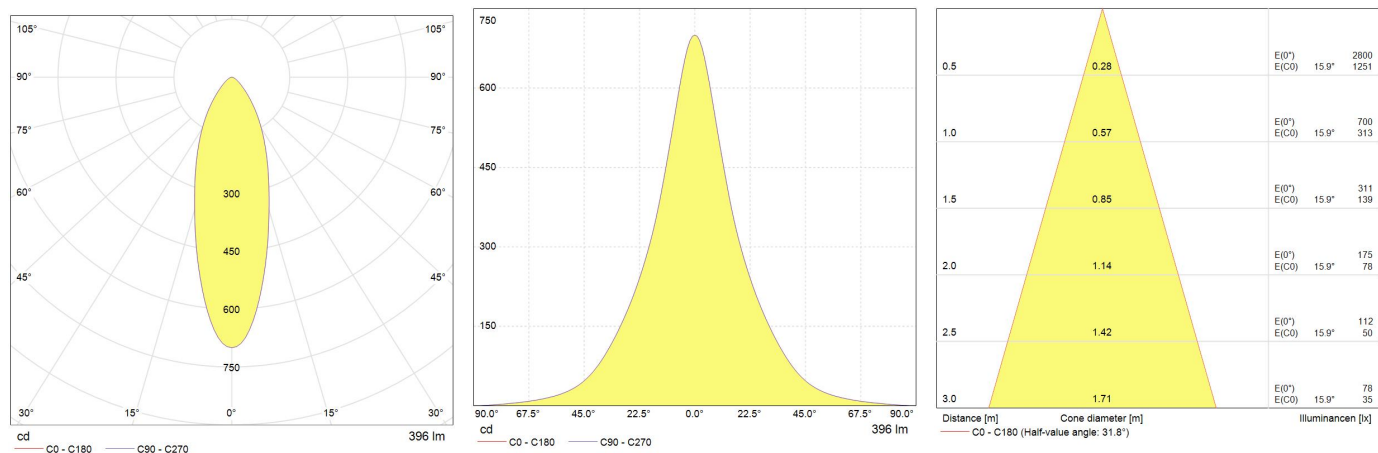

Electrical data

Nominal lamp power factor...	0.5
Rated power [W]	5.0
Number of switching cycles	50 000
Dimming Capability	No
Nominal lamp voltage range [V]	220-240
Nominal power [W]	5.0

Logistic data

DUN Code	10064894585675
EAN Code	0064894585678
Pack Quantity	8
Inner pack type	Box
Product status	Available

Photometric Data