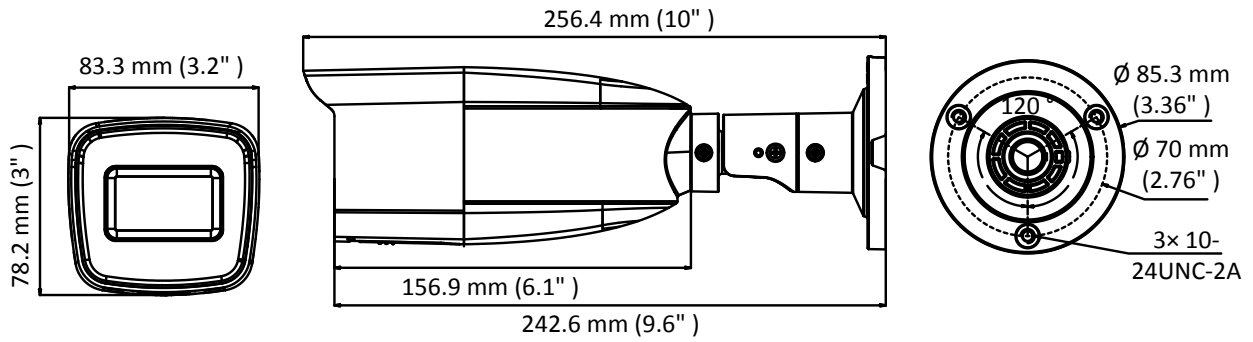

### Key Features

- 1 MP high-performance CMOS
- 1280 × 720 resolution
- 2.8 mm to 12 mm varifocal lens
- Day/Night switch
- EXIR 2.0, smart IR, up to 40 m IR distance
- 4 in 1 video output (switchable TVI/AHD/CVI/CVBS)
- IP66

## Specification

<b>Camera</b>	
Image Sensor	1 MP CMOS image sensor
Signal System	PAL/NTSC
Resolution	1280 (H) × 720 (V)
Min. Illumination	0.01 Lux@(F1.2, AGC ON), 0 Lux with IR
Shutter Time	1/25 (1/30) s to 1/50,000 s
Lens	2.8 mm to 12 mm
Horizontal Field of View	70° to 22.3°
Lens Mount	Ø14
Day & Night	IR cut filter
Angle Adjustment	Pan: 0° to 360°, Tilt: 0° to 90°, Rotation: 0° to 360°
Synchronization	Internal synchronization
Video Frame Rate	PAL:720p@25fps NTSC: 720p@30fps
<b>Menu</b>	
AGC	High/Middle/Low/Off
D/N Mode	Smart/Color/BW (Black and White)
BLC	Support
DWDR	Support
Language	English
Functions	Sharpness, Contrast, Color Gain, DNR
<b>Interface</b>	
Video Output	1 HD analog output
Switch Button	TVI/AHD/CVI/CVBS
<b>General</b>	
Operating Conditions	-40 °C to 60 °C (-40 °F to 140 °F), humidity: 90% or less (non-condensation)
Power Supply	12 VDC ± 15%
Power Consumption	Max. 4.4 W
Protection Level	IP66
Material	Front Cover: Metal Main Body: Plastic
IR Range	Up to 40 m
Dimensions	256.4 mm × 83.3 mm × 78.2 mm (10" × 3.2" × 3")
Weight	605 g (1.33 lb.)

## Dimension